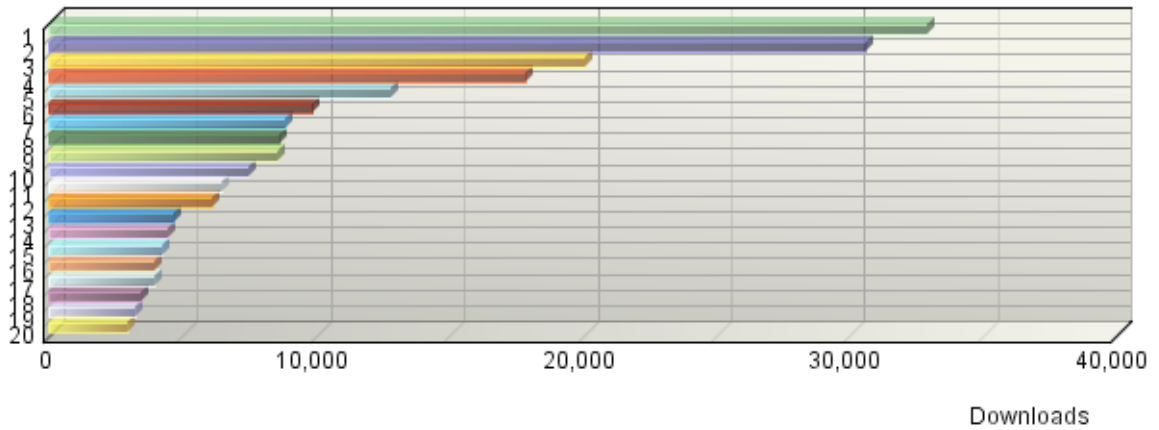

Downloaded Files

Downloaded Files

	Downloaded Files	Downloads	% Downloads	Visits
■ 1.	http://www.hpc-uk.org/assets/documents/1000119FShort_guide_to_CPD.pdf	32,857	11.82%	6,445