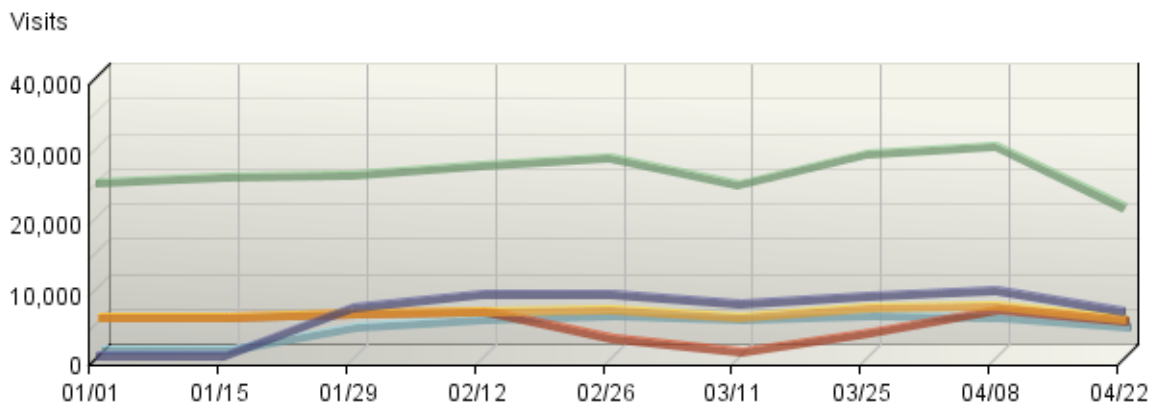

Pages

This identifies the most popular web pages on your site and shows you the number of visits for each, and displays the average length of time the page was viewed.

Pages Trend