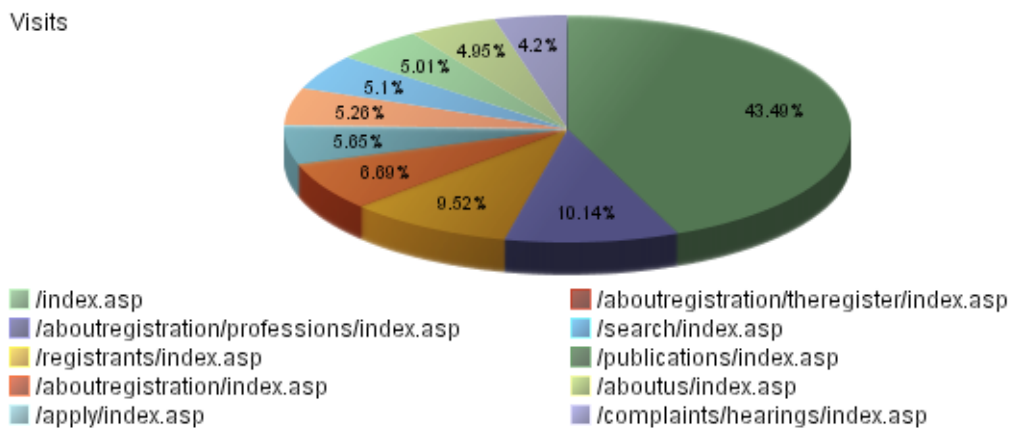

Pages

Visits

Pages

This identifies the most popular web pages on your site and shows you the number of visits for each, and displays the average length of time the page was viewed.

Pages Trend

Pages

Pages

	Pages	Visits	Views	Average Time Viewed
1.	HPC -Health Professions Council http://www.hpc-uk.org/index.asp	236,512	399,327	00:01:19
2.	HPC -Health Professions Council -Professions http://www.hpc-uk.org/aboutregistration/professions/index.asp	55,120	110,663	00:00:53
3.	HPC -Health Professions Council -Registrants http://www.hpc-uk.org/registrants/index.asp	51,765	88,479	00:00:35
4.	http://www.hpc-uk.org/aboutregistration/index.asp	36,395	58,693	00:00:42
5.	HPC -Health Professions Council -Apply http://www.hpc-uk.org/apply/index.asp	30,718	49,735	00:00:30
6.	HPC -Health Professions Council -The Register http://www.hpc-uk.org/aboutregistration/theregister/index.asp	28,588	44,432	00:00:37
7.	HPC -Health Professions Council -Search http://www.hpc-uk.org/search/index.asp	27,728	65,116	00:00:23
8.	HPC -Health Professions Council -Publications http://www.hpc-uk.org/publications/index.asp	27,229	85,668	00:00:57
9.	HPC -Health Professions Council -About Us http://www.hpc-uk.org/aboutus/index.asp	26,896	43,880	00:00:37
10.	http://www.hpc-uk.org/complaints/hearings/index.asp	22,821	260,269	00:00:41
11.	HPC -Health Professions Council -Complaints http://www.hpc-uk.org/complaints/index.asp	19,756	30,663	00:00:26
12.	HPC -Health Professions Council -Register of approved courses http://www.hpc-uk.org/aboutregistration/educationandtraining/approvedcourses/index.asp	19,566	35,168	00:00:22
13.	HPC -Health Professions Council -Contact us http://www.hpc-uk.org/aboutus/contactus/index.asp	18,321	30,185	00:01:14
14.	http://www.hpc-uk.org/aboutregistration/professions/index.asp	18,135	36,707	00:00:55
15.	HPC -Health Professions Council -Standards http://www.hpc-uk.org/aboutregistration/standards/index.asp	17,772	27,632	00:00:29
16.	HPC -Health Professions Council -Showing you are registered http://www.hpc-uk.org/registrants/showing/index.asp	17,507	25,303	00:01:37