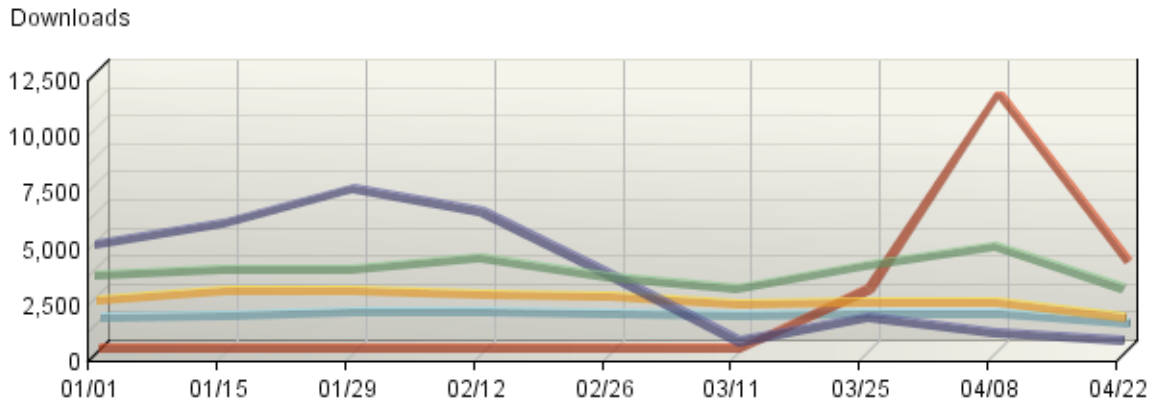

Downloaded Files

This report identifies the most popular files downloaded from your site.

Downloaded Files Trend