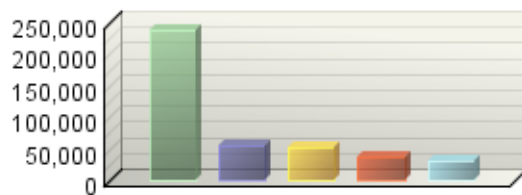

Website report for Communications Committee

Visit Summary

Visits	401,052
Average per Day	3,314
Average Visit Duration	00:10:18
Median Visit Duration	00:02:42
International Visits	39.21%
Visits of Unknown Origin	0.00%
Visits from Your Country: United Kingdom (UK)	60.79%

Page View Summary

Page Views	3,107,136
Average per Day	25,678
Average Page Views per Visit	7.75

Visitor Summary

Visitors	219,285
Visitors Who Visited Once	175,450
Visitors Who Visited More Than Once	43,835
Average Visits per Visitor	1.83

Pages

Visits